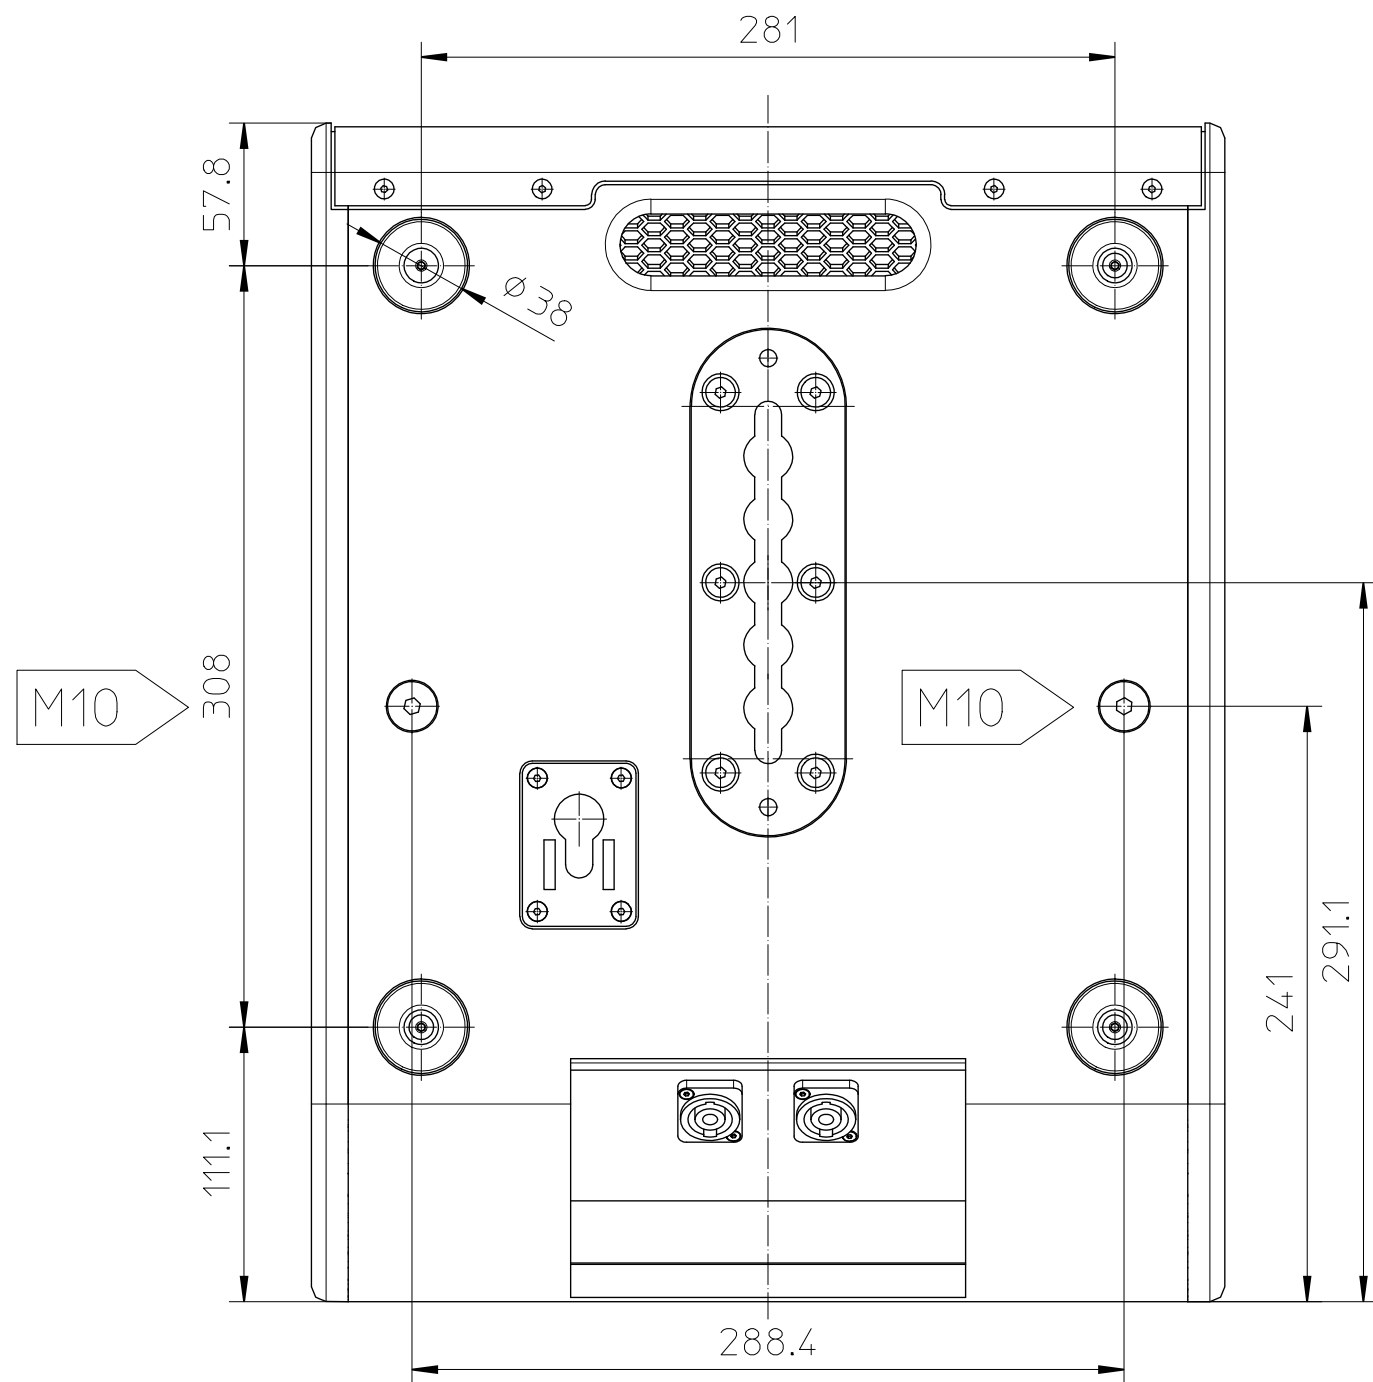

Voice Acoustic www.Voice-Acoustic.de Info@Voice-Acoustic.de		 professional german loudspeaker systems		permissible deviation according to ISO 2768 mK	SCALE: 1:10
MATERIAL:					
DESCRIPTION:					
CXN - 12					
DRAWING NUMBER:					sheet: 1 of: 3
REV	DESCRIPTION	DATE	NAME	ORIGINAL	

DATE	NAME
DRAWN	
APPR.	
RLS.	

Alle Rechte nach DIN 34 und BGB vorbehalten!  
all rights reserved according to DIN 34 and BGB!

Voice Acoustic www.Voice-Acoustic.de Info@Voice-Acoustic.de		 professional german loudspeaker systems		permissible deviation according to ISO 2768 mK	SCALE: 1:2
MATERIAL:					DESCRIPTION:  CXN - 12 Base
REV	DESCRIPTION	DATE	NAME	DRAWING NUMBER:	
				sheet: 2	
				of: 3	
Alle Rechte nach DIN 34 und BGB vorbehalten! all rights reserved according to DIN 34 and BGB!					
REV	DESCRIPTION	DATE	NAME	ORIGINAL	